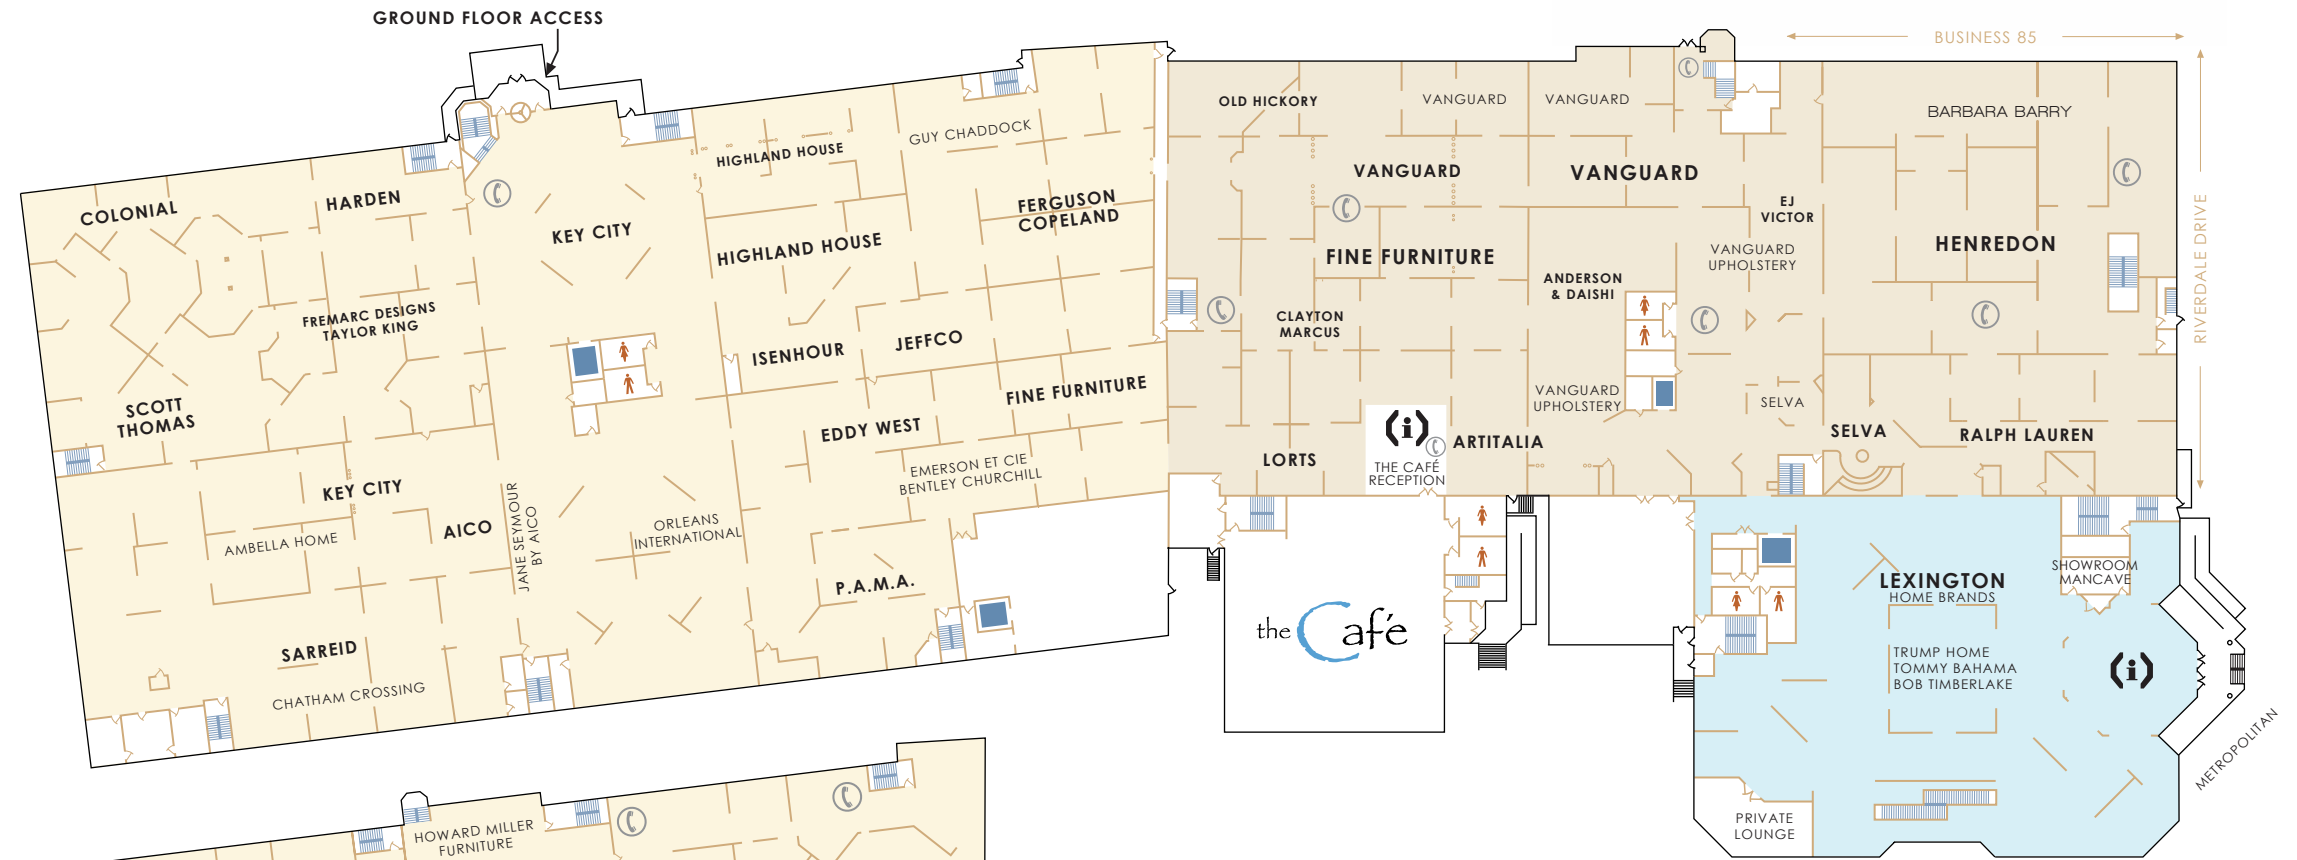

05. SHOWROOM MAPS

FIRST FLOOR SHOWROOM

- | | |
|-------------------|-----------------------|
| Aico | Highland House |
| Ambella Home | Isenhour |
| Anderson & Daishi | Jane Seymour by Aico |
| Artitalia | Jeffco |
| Barbara Barry | Key City |
| Bentley Churchill | Lexington Home Brands |
| Chatham Crossing | Lorts |
| Clayton Marcus | Metropolitan |
| Colonial | Old Hickory |
| EJ Victor | Orleans International |
| Eddy West | P.A.M.A. |
| Emerson et Cie | Ralph Lauren |
| Ferguson Copeland | Sarreid |
| Fine Furniture | Scott Thomas |
| Fremarc Designs | Selva |
| Guy Chaddock | Taylor King |
| Harden | Vanguard |
| Henredon | |

GROUND FLOOR SHOWROOM

- | | |
|----------------------------|-----------------------|
| A.R.T. | Lazar Upholstery |
| Better Homes & Gardens | Old Hickory Furniture |
| Butler | Precedent |
| Carter | Pulaski |
| Hooker | Temple Upholstery |
| Howard Miller Furniture | Shadow Mountain |
| IDS Interior Design Source | Universal |
| King Hickory | Weiman |

LOOKING FOR THE ECO-LINK?

The Eco-link connects the Showroom to the Mart. Access to the Eco-link is on the third floor of the Showroom. See Showroom maps next page.

05. SHOWROOM MAPS

SECOND FLOOR SHOWROOM

STYLES INCLUDE: TIMELESS TRADITIONAL, EUROPEAN CHARM, GRAND ELEGANCE, NEW CLASSICS, RUSTIC RETREAT, COTTAGE CHIC, METRO CLASS, ISLAND LIVING, EASTERN PASSAGES, AND MODERN.

Check out the Stanley Furniture Factory Authorized Outlet located on the top floor of the Outlet Center! You'll receive up to 75% off retail prices on quality, discontinued and factory overstock items representing the latest styles from Stanley Furniture and Young America by Stanley. New product will be arriving monthly!