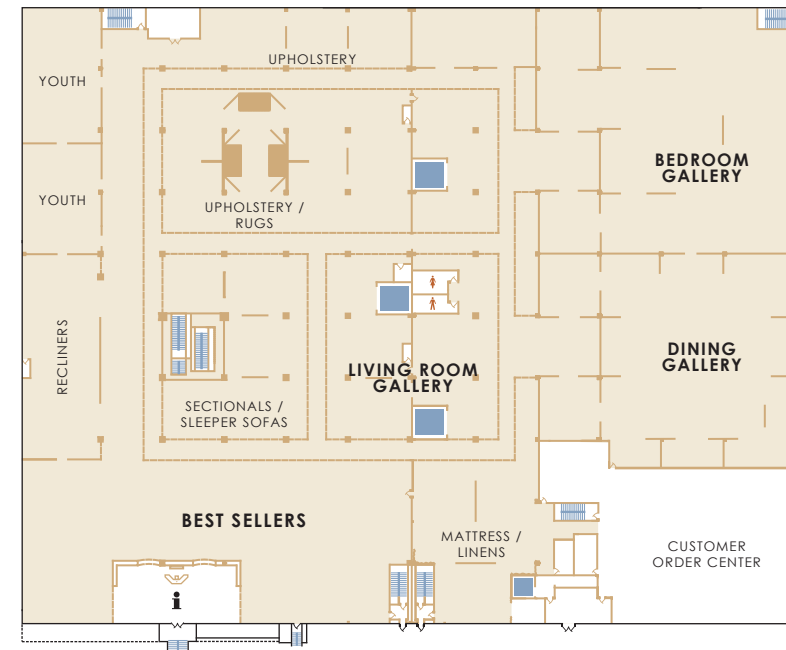

*ACCESS THE ECO-LINK HERE!

The Eco-link connects the Mart's second floor in the Outdoor Gallery to the Showroom's third floor. See the Mart second floor map.

06. OUTLET CENTER

WELCOME TO THE NEWLY REDESIGNED 300,000 SQUARE-FOOT OUTLET CENTER! HERE YOU WILL FIND MORE THAN 150 METICULOUSLY DESIGNED ROOMS OF QUALITY HOME FURNISHINGS, MANY AT OR BELOW DEALER COST. THESE INCLUDE MARKET SAMPLES, SPECIAL PURCHASES, ONE-OF-A-KIND PIECES, AND DISCONTINUED NAME-BRAND COLLECTIONS. TAKE YOUR PURCHASES WITH YOU, OR HAVE THEM DELIVERED WITH COMPLETE IN-HOME SET UP.

FINISHING TOUCHES GALLERY

Located on the ground floor, the Finishing Touches Gallery features accent pieces and accessories for any style. You will be inspired as you stroll through these freshly designed galleries.

STYLES INCLUDE: TIMELESS TRADITIONAL, EUROPEAN CHARM, GRAND ELEGANCE, NEW CLASSICS, RUSTIC RETREAT, COTTAGE CHIC, METRO CLASS, ISLAND LIVING, EASTERN PASSAGES, AND MODERN.

Check out the Stanley Furniture Factory Authorized Outlet located on the top floor of the Outlet Center! You'll receive up to 75% off retail prices on quality, discontinued and factory overstock items representing the latest styles from Stanley Furniture and Young America by Stanley. New product will be arriving monthly!

GROUND FLOOR

- Dream Home
- Finishing Touches Gallery
- Leather / Home Entertainment
- Home Accents
- Wall Art
- Accessories
- Patio / Outdoor

FIRST FLOOR

- Best Sellers
- Mattress / Linens
- Dining Gallery
- Bedroom Gallery
- Living Room Gallery
- Upholstery
- Rugs
- Sectionals / Sleeper Sofas
- Recliners
- Youth
- Customer Order Center