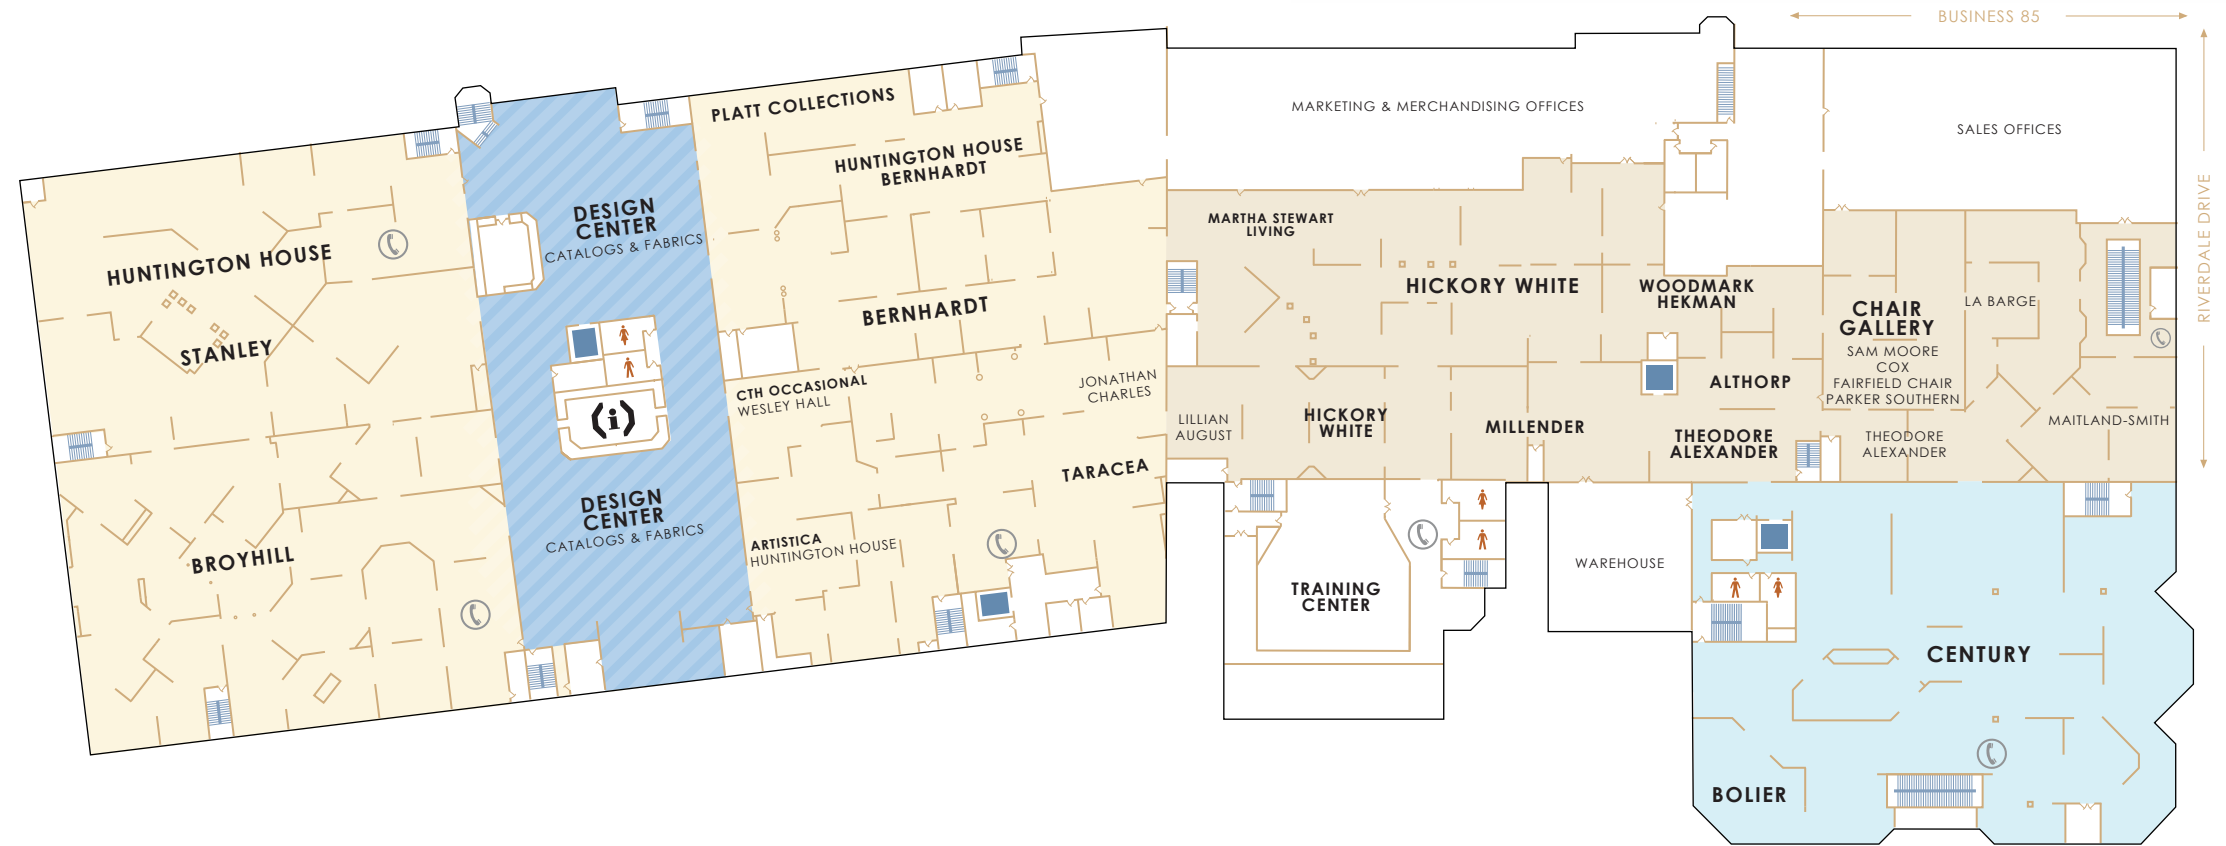

SECOND FLOOR SHOWROOM

Althorp	La Barge
Artistica	Lillian August
Bernhardt	Maitland-Smith
Bolier	Martha Stewart Living
Broyhill	Millender
Century	Parker Southern
Cox	Platt Collections
CTH Occasional	Sam Moore
Fairfield Chair	Stanley
Hekman	Taracea
Hickory White	Theodore Alexander
Huntington House	Wesley Hall
Jonathan Charles	Woodmark