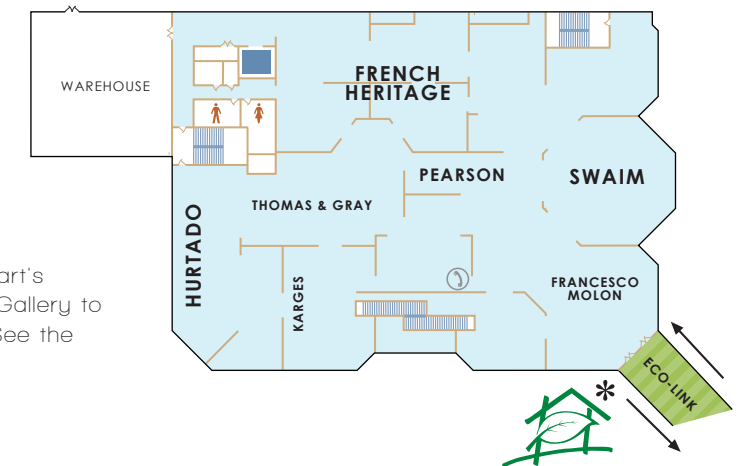

THIRD FLOOR SHOWROOM

Francesco Molon	Pearson
French Heritage	Swaim
Hurtado	Thomas & Gray

*ACCESS THE ECO-LINK HERE!

The Eco-link connects the Mart's second floor in the Outdoor Gallery to the Showroom's third floor. See the Mart second floor map.