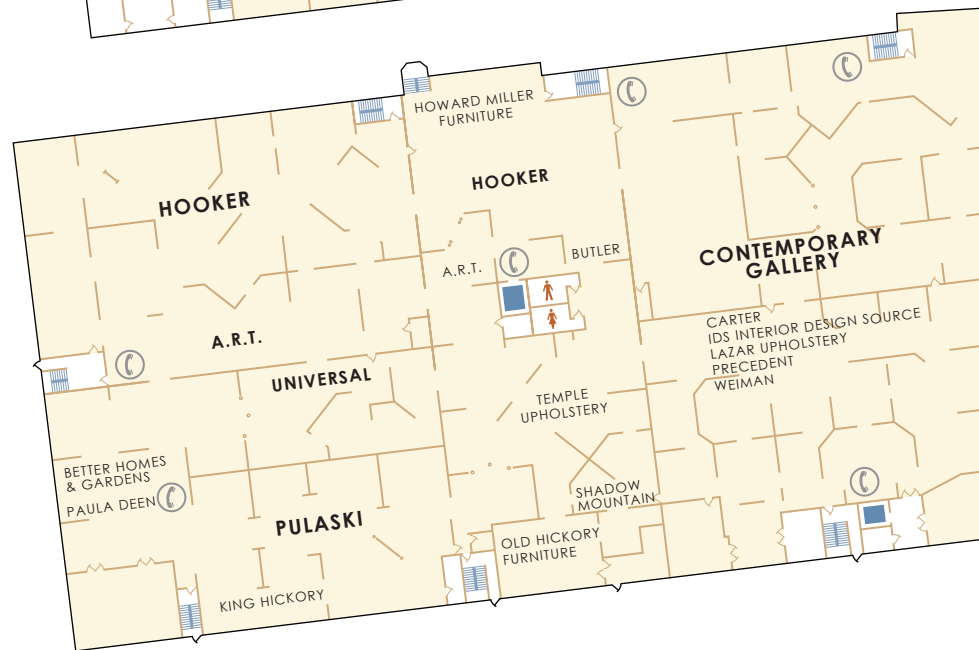

05. SHOWROOM MAPS

FIRST FLOOR SHOWROOM

- | | |
|-------------------|-----------------------|
| Aico | Highland House |
| Ambella Home | Isenhour |
| Anderson & Daishi | Jane Seymour by Aico |
| Artitalia | Jeffco |
| Barbara Barry | Key City |
| Bentley Churchill | Lexington Home Brands |
| Chatham Crossing | Lorts |
| Clayton Marcus | Metropolitan |
| Colonial | Old Hickory |
| EJ Victor | Orleans International |
| Eddy West | P.A.M.A. |
| Emerson et Cie | Ralph Lauren |
| Ferguson Copeland | Sarreid |
| Fine Furniture | Scott Thomas |
| Fremarc Designs | Selva |
| Guy Chaddock | Taylor King |
| Harden | Vanguard |
| Henredon | |

GROUND FLOOR SHOWROOM

- | | |
|----------------------------|-----------------------|
| A.R.T. | Lazar Upholstery |
| Better Homes & Gardens | Old Hickory Furniture |
| Butler | Precedent |
| Carter | Pulaski |
| Hooker | Temple Upholstery |
| Howard Miller Furniture | Shadow Mountain |
| IDS Interior Design Source | Universal |
| King Hickory | Weiman |

LOOKING FOR THE ECO-LINK?

The Eco-link connects the Showroom to the Mart. Access to the Eco-link is on the third floor of the Showroom. See Showroom maps next page.

05. SHOWROOM MAPS

SECOND FLOOR SHOWROOM