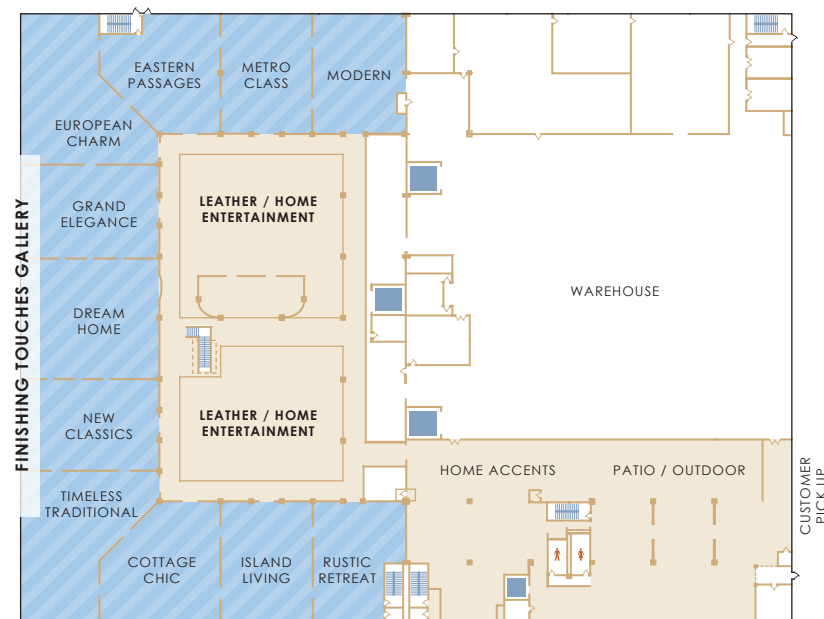

*ACCESS THE ECO-LINK HERE!

The Eco-link connects the Mart's second floor in the Outdoor Gallery to the Showroom's third floor. See the Mart second floor map.

06. OUTLET CENTER

WELCOME TO THE NEWLY REDESIGNED 300,000 SQUARE-FOOT OUTLET CENTER! HERE YOU WILL FIND MORE THAN 150 METICULOUSLY DESIGNED ROOMS OF QUALITY HOME FURNISHINGS, MANY AT OR BELOW DEALER COST. THESE INCLUDE MARKET SAMPLES, SPECIAL PURCHASES, ONE-OF-A-KIND PIECES, AND DISCONTINUED NAME-BRAND COLLECTIONS. TAKE YOUR PURCHASES WITH YOU, OR HAVE THEM DELIVERED WITH COMPLETE IN-HOME SET UP.

FINISHING TOUCHES GALLERY

Located on the ground floor, the Finishing Touches Gallery features accent pieces and accessories for any style. You will be inspired as you stroll through these freshly designed galleries.

STYLES INCLUDE: TIMELESS TRADITIONAL, EUROPEAN CHARM, GRAND ELEGANCE, NEW CLASSICS, RUSTIC RETREAT, COTTAGE CHIC, METRO CLASS, ISLAND LIVING, EASTERN PASSAGES, AND MODERN.

Check out the Stanley Furniture Factory Authorized Outlet located on the top floor of the Outlet Center! You'll receive up to 75% off retail prices on quality, discontinued and factory overstock items representing the latest styles from Stanley Furniture and Young America by Stanley. New product will be arriving monthly!

GROUND FLOOR

- Dream Home
- Finishing Touches Gallery
- Leather / Home Entertainment
- Home Accents
- Wall Art
- Accessories
- Patio / Outdoor

FIRST FLOOR

- Best Sellers
- Mattress / Linens
- Dining Gallery
- Bedroom Gallery
- Living Room Gallery
- Upholstery
- Rugs
- Sectionals / Sleeper Sofas
- Recliners
- Youth
- Customer Order Center